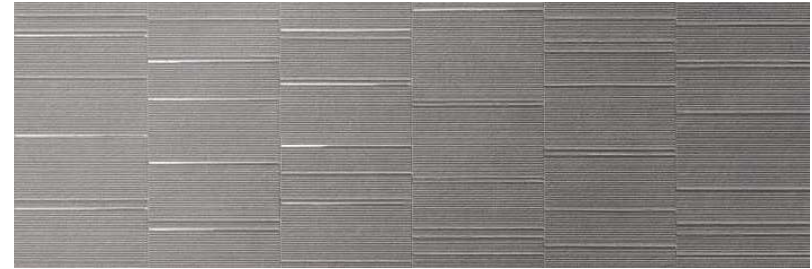

Pattern Carbon
40x120cm Rect. B-112