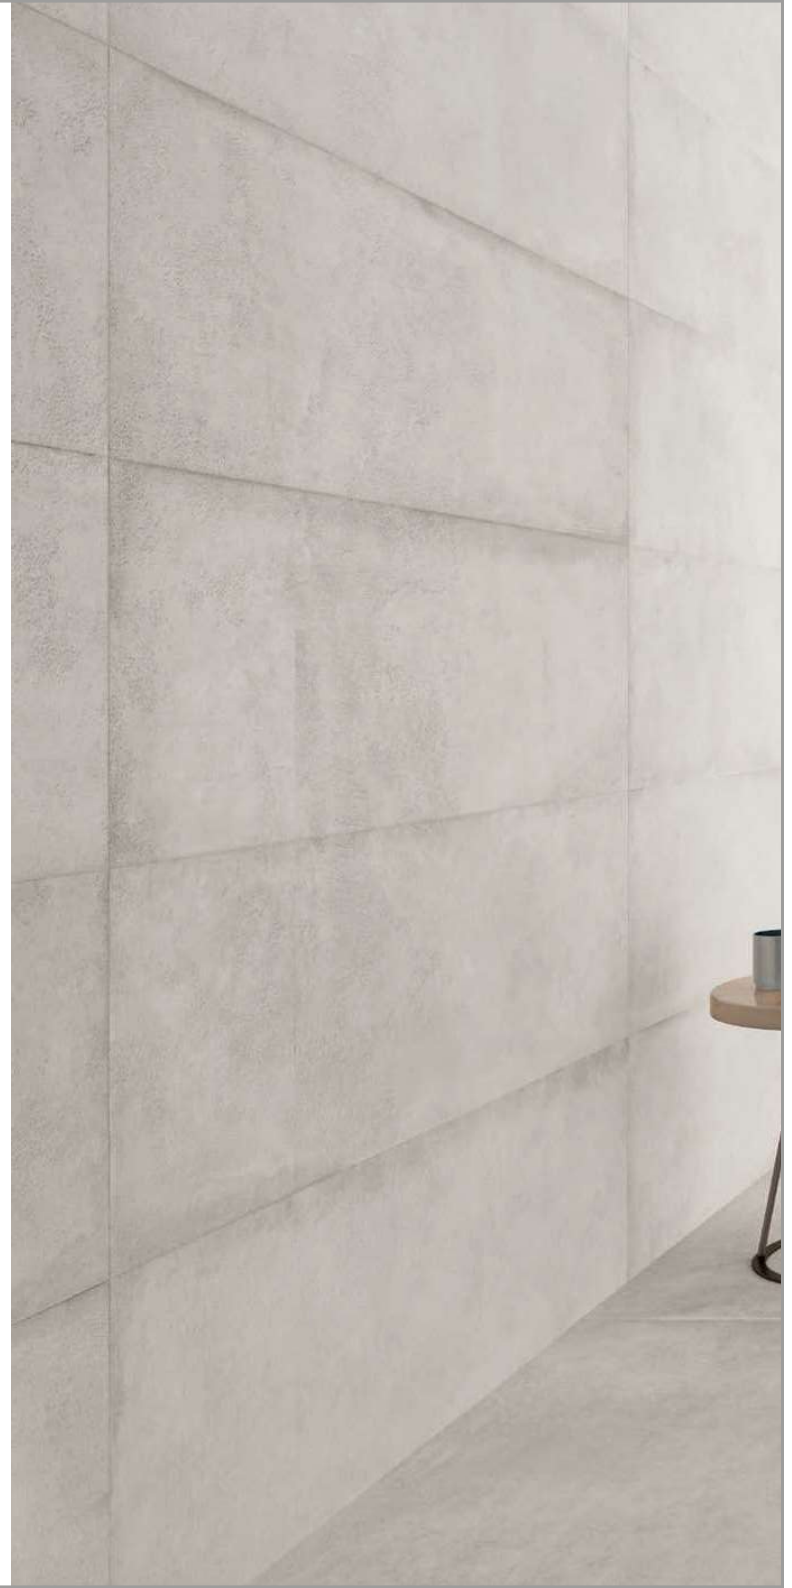

CROMAT THE ONE

WHITE

PASTA BLANCA | WHITE BODY

40x120cm Rect. • 25x75cm

16x47" Rect. • 10x30"