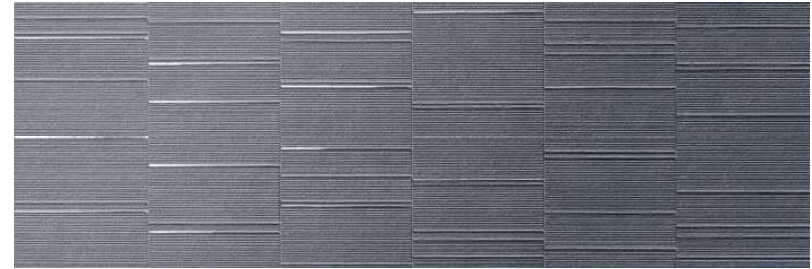

Pattern Navy
40x120cm Rect. B-112