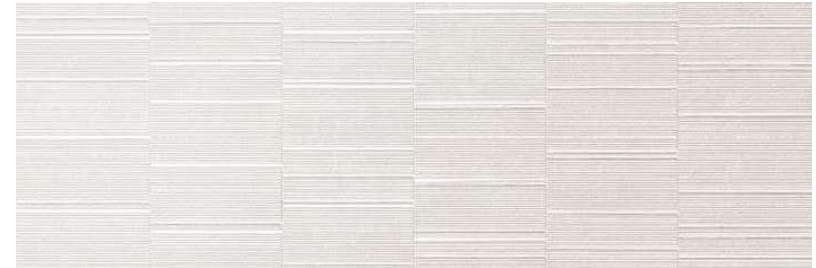

Pattern White
40x120cm Rect. B-112