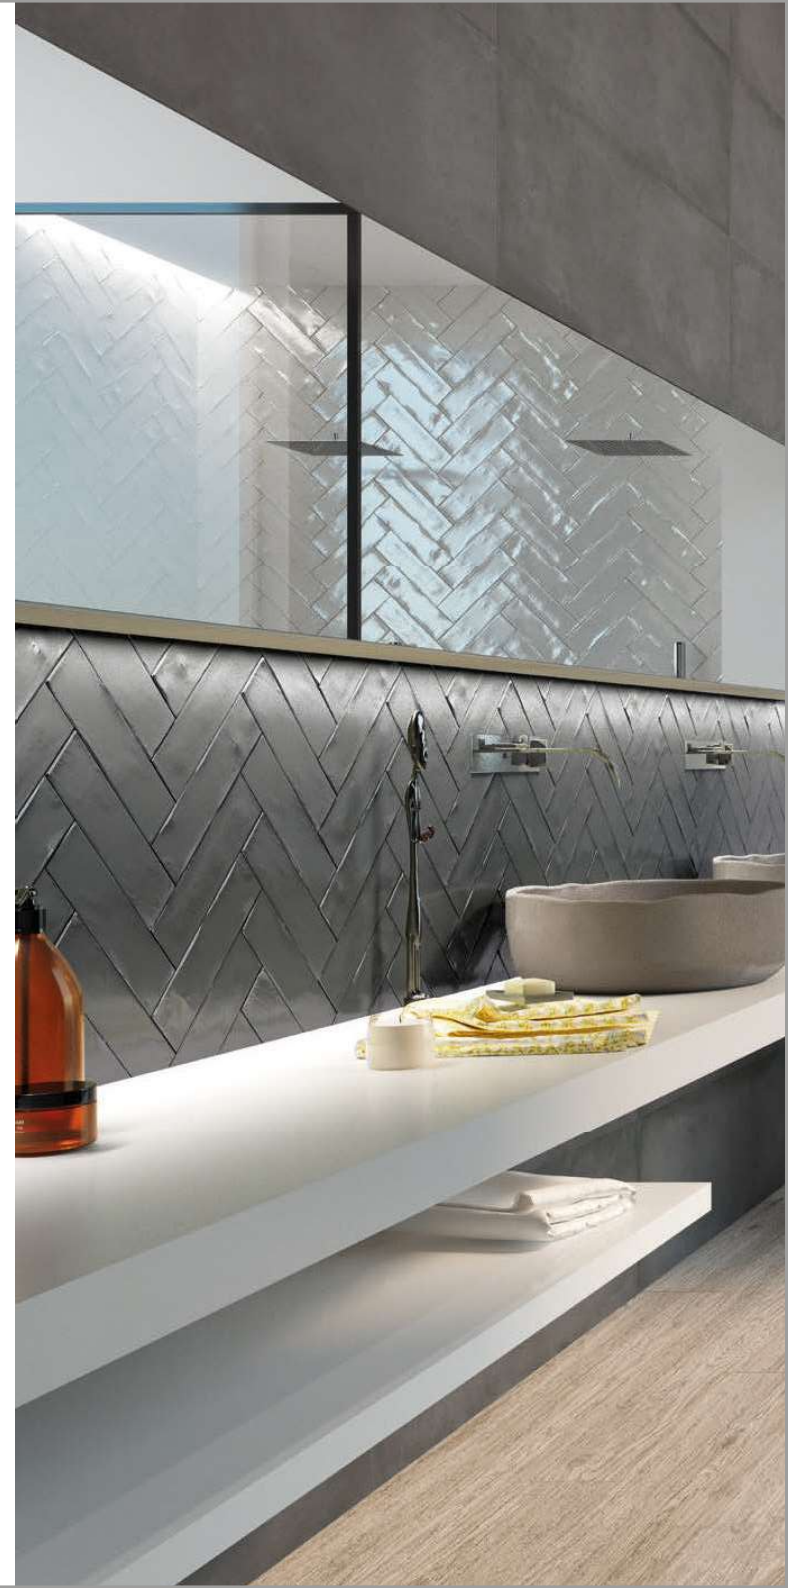

CROMAT THE ONE

CARBON

PASTA BLANCA | WHITE BODY

40x120cm Rect. · 25x75cm

16x47" Rect. · 10x30"